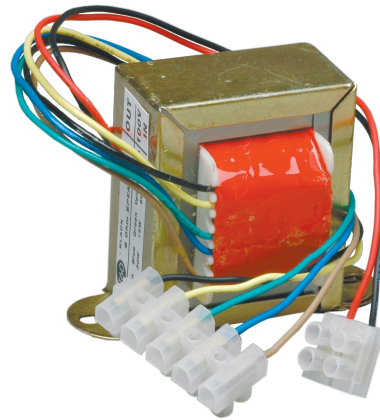

VINCI4-W

4" two-way hi-fi loudspeaker, white'

VINCI4 is a low impedance 4" bass reflex speaker and is the newest product of the Apart VINCI Series. By keeping the design as simple as possible, we managed to create a true high-end speaker with the highest value for money.

The loudspeaker has a 4" coated paper cone woofer and a ¾" silk dome tweeter. VINCI4 is compact, audiophile, neutral but also captivating... with great dynamics and stable stereo imaging.

Although this speaker is smaller than the VINCI5, they both sound similar.

TECHNICAL SPECIFICATIONS

height in mm	210	width in mm	136
depth in mm	164	loudspeaker system	2-way
woofer size in inch	4	woofer cone material	paper
tweeter size in inch	0,75	mounting system	accessory
colour	black / white	impedance in ohms	6
low impedance power in watts	120	SPL 1W/1m in dB	84
max SPL 1m in dB	104	frequency response in Hz	70 - 25K
main construction material	mdf wood	grille main material	cloth
IP rating	20	applicable low impedance	Yes
applicable in 100V	No		

MORE PICTURES

ACCESSORIES

VINCIBRA-W

Bracket for VINCI4-W & VINCI5-W

T60

8 ohms / 100 volt transformer, 60 watts

T20

8 ohms / 100 volt transformer, 20 watts