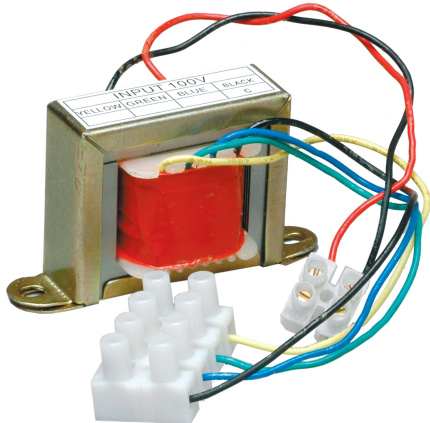

VINCI4-W

4" two-way hi-fi loudspeaker, white'

VINCI4 is a low impedance 4" bass reflex speaker and is the newest product of the Apart VINCI Series. By keeping the design as simple as possible, we managed to create a true high-end speaker with the highest value for money.

The loudspeaker has a 4" coated paper cone woofer and a ¾" silk dome tweeter. VINCI4 is compact, audiophile, neutral but also captivating... with great dynamics and stable stereo imaging.

Although this speaker is smaller than the VINCI5, they both sound similar.

MORE PICTURES

ACCESSORIES

VINCIBRA-W

Bracket for VINCI4-W & VINCI5-W

T60

8 ohms / 100 volt transformer, 60 watts

T20

8 ohms / 100 volt transformer, 20 watts